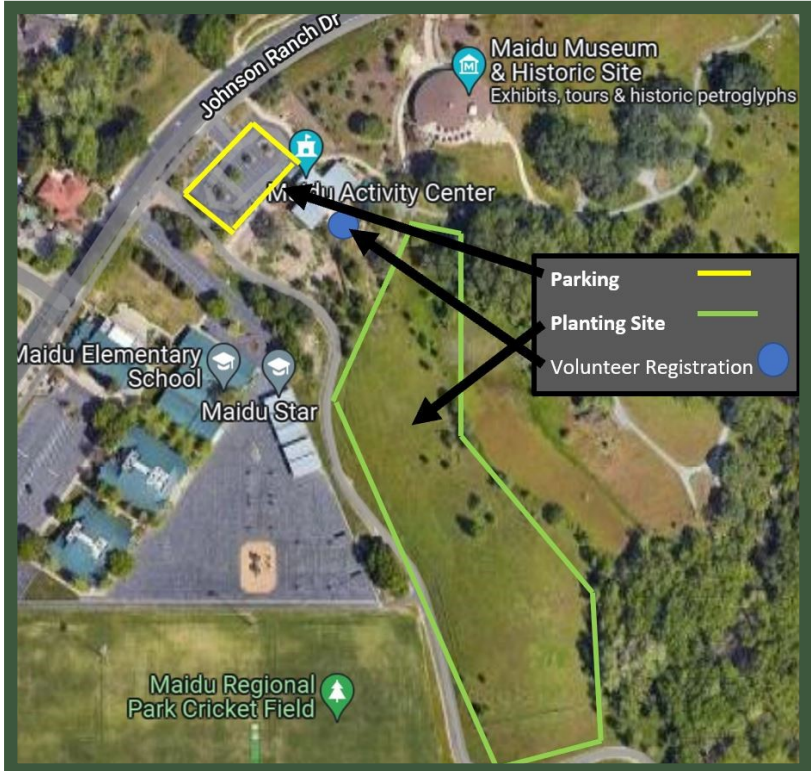

Tree Planting Event at Maidu Museum

SATURDAY January 28, 2023 9:00 AM to 12:00 PM

1970 Johnson Ranch Drive, Roseville CA

[Register on Eventbrite:](#)

[RUFF - Tree Planting at Maidu Museum 1.28.2023](#)

Get your hands dirty!

Help plant over 200 native trees in pre-dug holes, install tree shelters, stakes and spread mulch to protect them.

Bring the Kids!

We provide tools,, snacks and water.
Wear work clothes and closed-toed shoes.
Gloves are available—or bring your own.