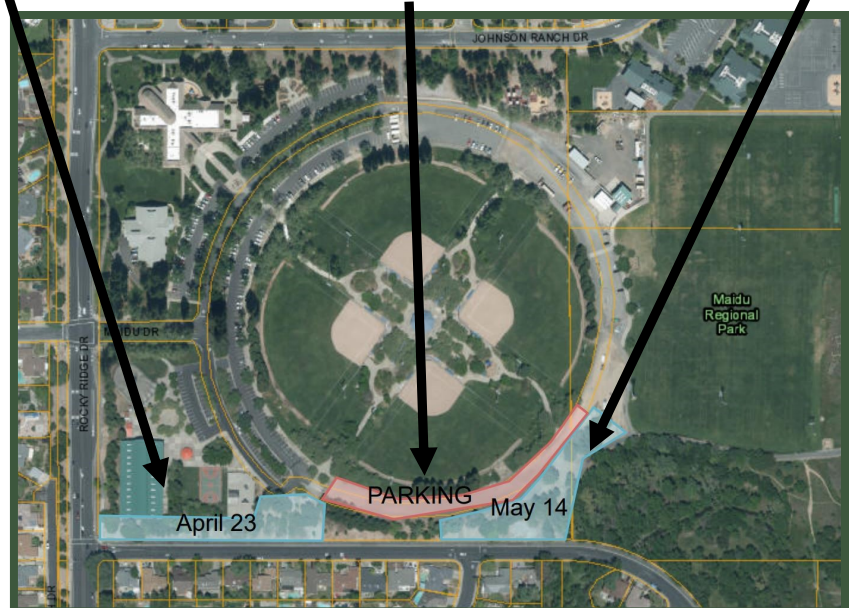

SATURDAY APRIL 23 and May 14 2022

1550 Maidu Dr., Rsvl

9:00am TO 12:00pm

Mulch Conserves Water!

It keeps the soil moist and slows evaporation allowing water to sink into the soil, moderating soil temperature.

Maidu Regional Park

Maidu Dr. off Rocky Ridge Dr.

April 23 Mulching Site Parking May 14 Mulching Site

PLEASE!

Let us know you are coming!
A quick email helps us prepare.
Have questions?
info@rosevilletree.org